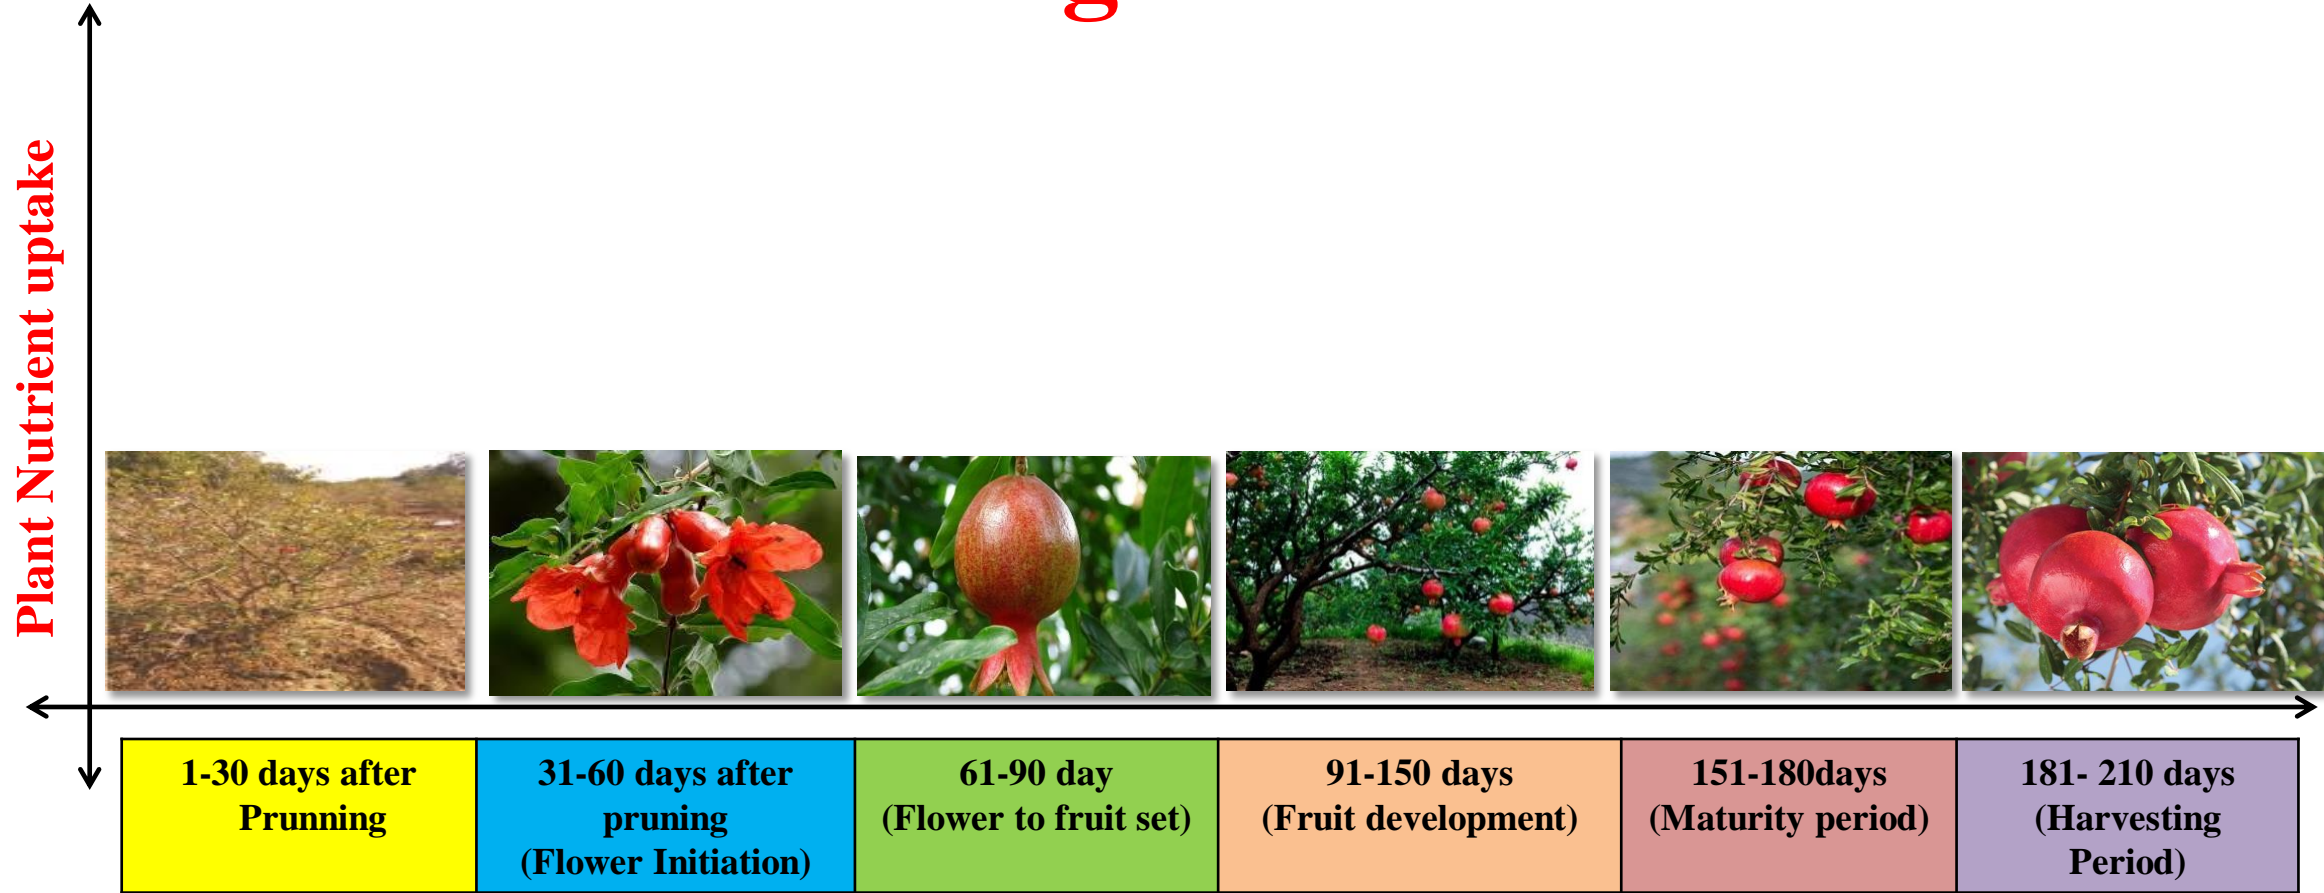

Pomegranate

Fertigation Schedule Per Acre

1-30 days after Pruning	31-60 days after pruning (Flower Initiation)	61-90 day (Flower to fruit set)	91-150 days (Fruit development)	151-180days (Maturity period)	181- 210 days (Harvesting Period)
<ul style="list-style-type: none"> •100% Water Soluble Grades:- Fertogen 30:10:10 •Fertogen 12:61:00 •Fertogen 19:19:19 •Plant Growth Promoters •Humikot FG •Microbial Products:- •Nemarest •Fosfoclick •Other products:- •Magnafer •Nitrocal •Zinstar 70 •Borosol 	<ul style="list-style-type: none"> •100% Water Soluble Grades:- •Fertogen12:61:00 •Fertogen10:30:10 •Fertogen 13:40:13 Chelated Micronutrients Fertilizers Sequest Combi •Microbial Products:- •Nemarest •Fosfoclick Other products:- Nitrocal Borosol Magnafer 	<ul style="list-style-type: none"> •100% Water Soluble Grades:- •Fertogen 00:52:34 •Fertogen10:30:10 Chelated Micronutrients Fertilizers Sequest Combi •Microbial Products:- •Fosfoclick •Pottsclick •Nemarest Other products:- Nitrocal Borosol Magnafer 	<ul style="list-style-type: none"> •100% Water Soluble Grades:- Fertogen 05:00:21 •Fertogen 00:52:34 •Fertogen13:00:46 Other products:- Nitrocal Borosol Magnafer Brixmor plus 	<ul style="list-style-type: none"> •100% Water Soluble Grades:- •Fertogen 00:00:50 •Fertogen13:00:45 Chelated Micronutrients Fertilizers Sequest Combi •Microbial Products:- •Fosfoclick •Pottsclick Other products:- Nitrocal Borosol Kaymag Brixmor plus 	<ul style="list-style-type: none"> •100% Water Soluble Grades:- •Fertogen-00:00:50 Chelated Micronutrients Fertilizers Sequest Combi Other products:- Nitrocal Borosol Kaymag Brixmor plus