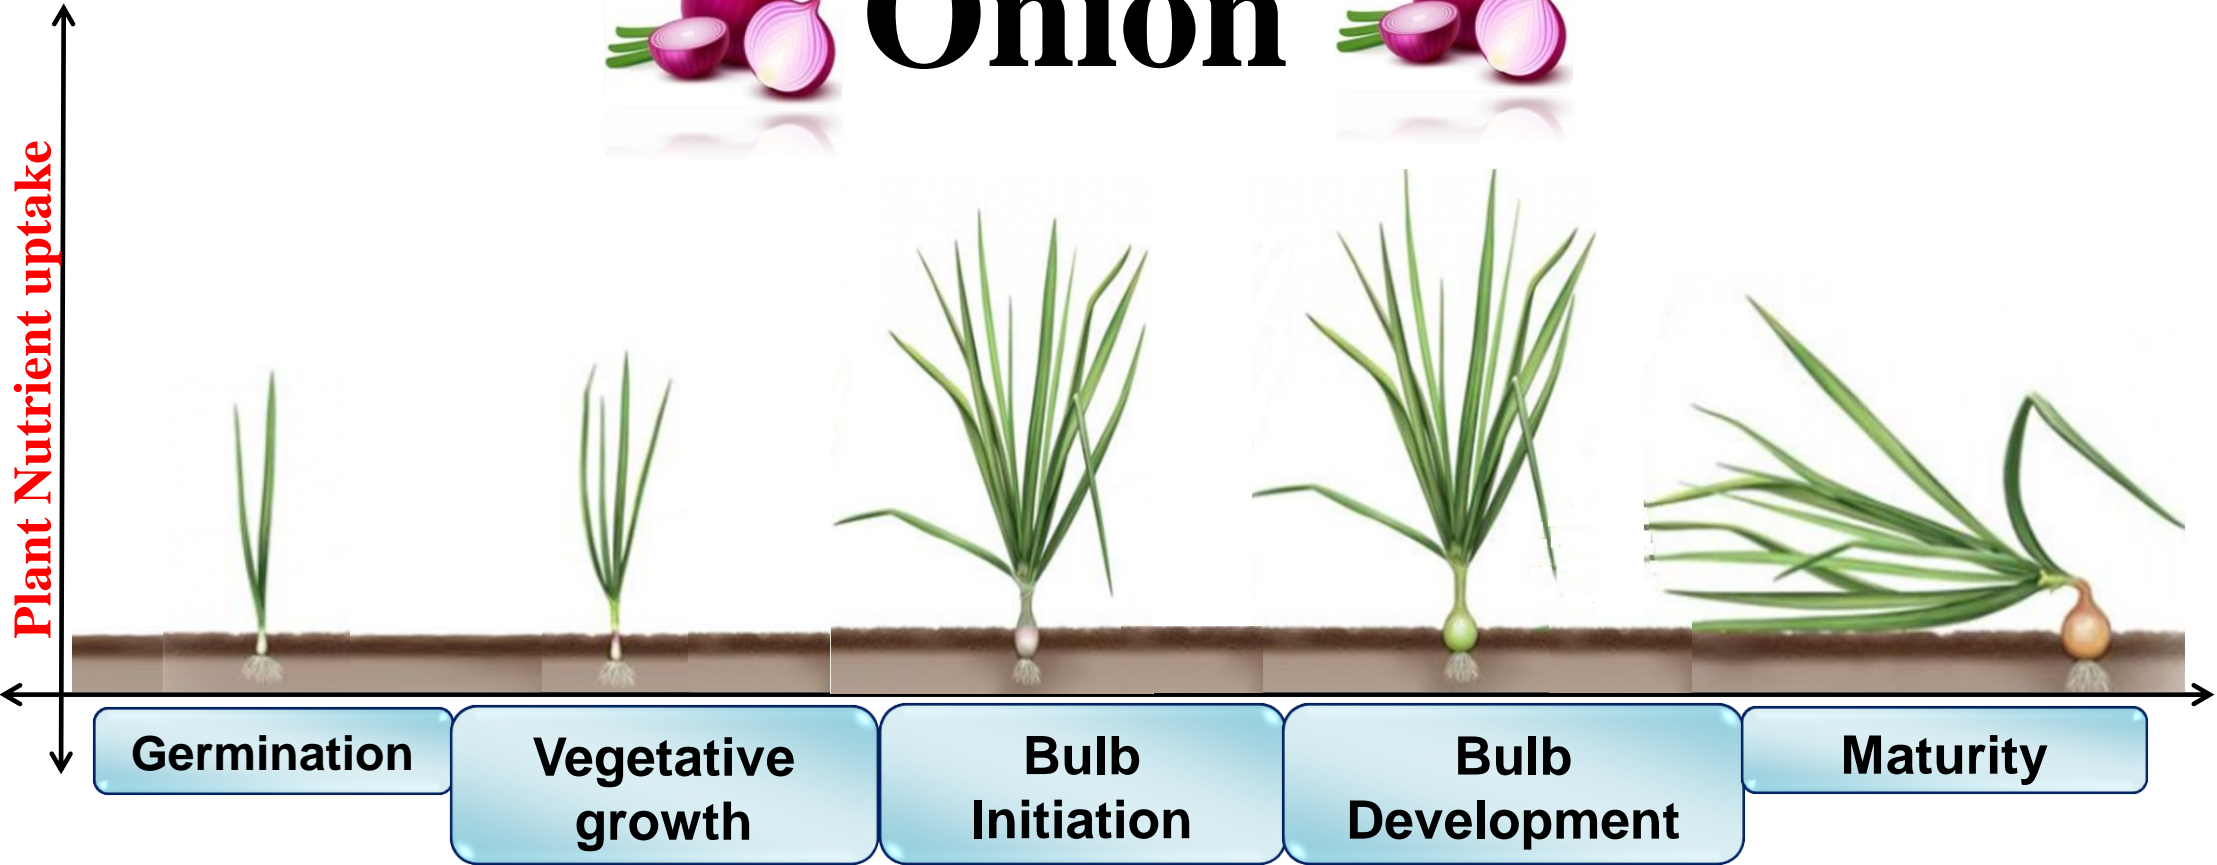

Onion

Onion

Soil Application (Basal Dose)	Vegetative Stage	Bulb initiation	Bulb development	Maturity Stage
<ul style="list-style-type: none">•Organic fertilizers:-•Refille(PROM)Multi Micronutrient fertilizers:- (Sulphate Based)•Click SF•Micropower•Biofertilizers:-•Triwilt•Zinko –ZB (Granular)•Plant Growth Promoters•Alprozyme (Granular)•Other products:-•Magnafer	<ul style="list-style-type: none">•Biofertilizers:-•Fosfoclik (Granular)•Zinko –ZB (Granular)•Plant Growth Promoters•Alprozyme (Granular)	<ul style="list-style-type: none">•Multi Micronutrient fertilizers:- (Sulphate Based)•Click SF•Micropower•Other products:-•Kaymag•Magnafer	<ul style="list-style-type: none">•Other products:-•Kaymag•Nitrocal	<ul style="list-style-type: none">•100% Water Soluble Grades:-•Fertogen-00:00:50

Onion

	Vegetative & Transition Stage	Bulb initiation	Bulb development	Maturity Stage
Drip Irrigation	<ul style="list-style-type: none"> •100% Water Soluble Grades:- •Fertogen-12:61:00 •Fertogen-19:19:19 •Fertogen-30:10:10 Multi Micronutrient fertilizers:- (sulphate based) •Lobster •Click FG •Sequest combi- Chelated mix micronutrients •Biofertilizers:- •Nitroclik •Fosfoclik •Pottsclick •Nemarrest •Other products:- •Magnafer 	<ul style="list-style-type: none"> •100% Water Soluble Grades:- •Fertogen-12:61:00 •Fertogen-13:40:13 •Fertogen-10:30:10 •Fertogen-13:40:13 •Sequest combi- Chelated mix micronutrients Multi Micronutrient fertilizers:- (sulphate based) •Click FG •Biofertilizers:- •Nitroclik •Fosfoclik •Pottsclick •Nemarrest •Organic fertilizers •Humikot FG Other products:- •Magnafer Borosol Mapasol 	<ul style="list-style-type: none"> •100% Water Soluble Grades:- •Fertogen-05:00:21 •Fertogen-00:52:34 •Fertogen-13:00:45 •Sequest combi- Chelated mix micronutrients •Biofertilizers:- •Fosfoclik •Pottsclick •Nemarrest •Other products:- •Kaymag •Brixmor plus •Mapasol 	<ul style="list-style-type: none"> •100% Water Soluble Grades:- •Fertogen-00:00:50 •Other products:- •Kaymag •Brixmor plus