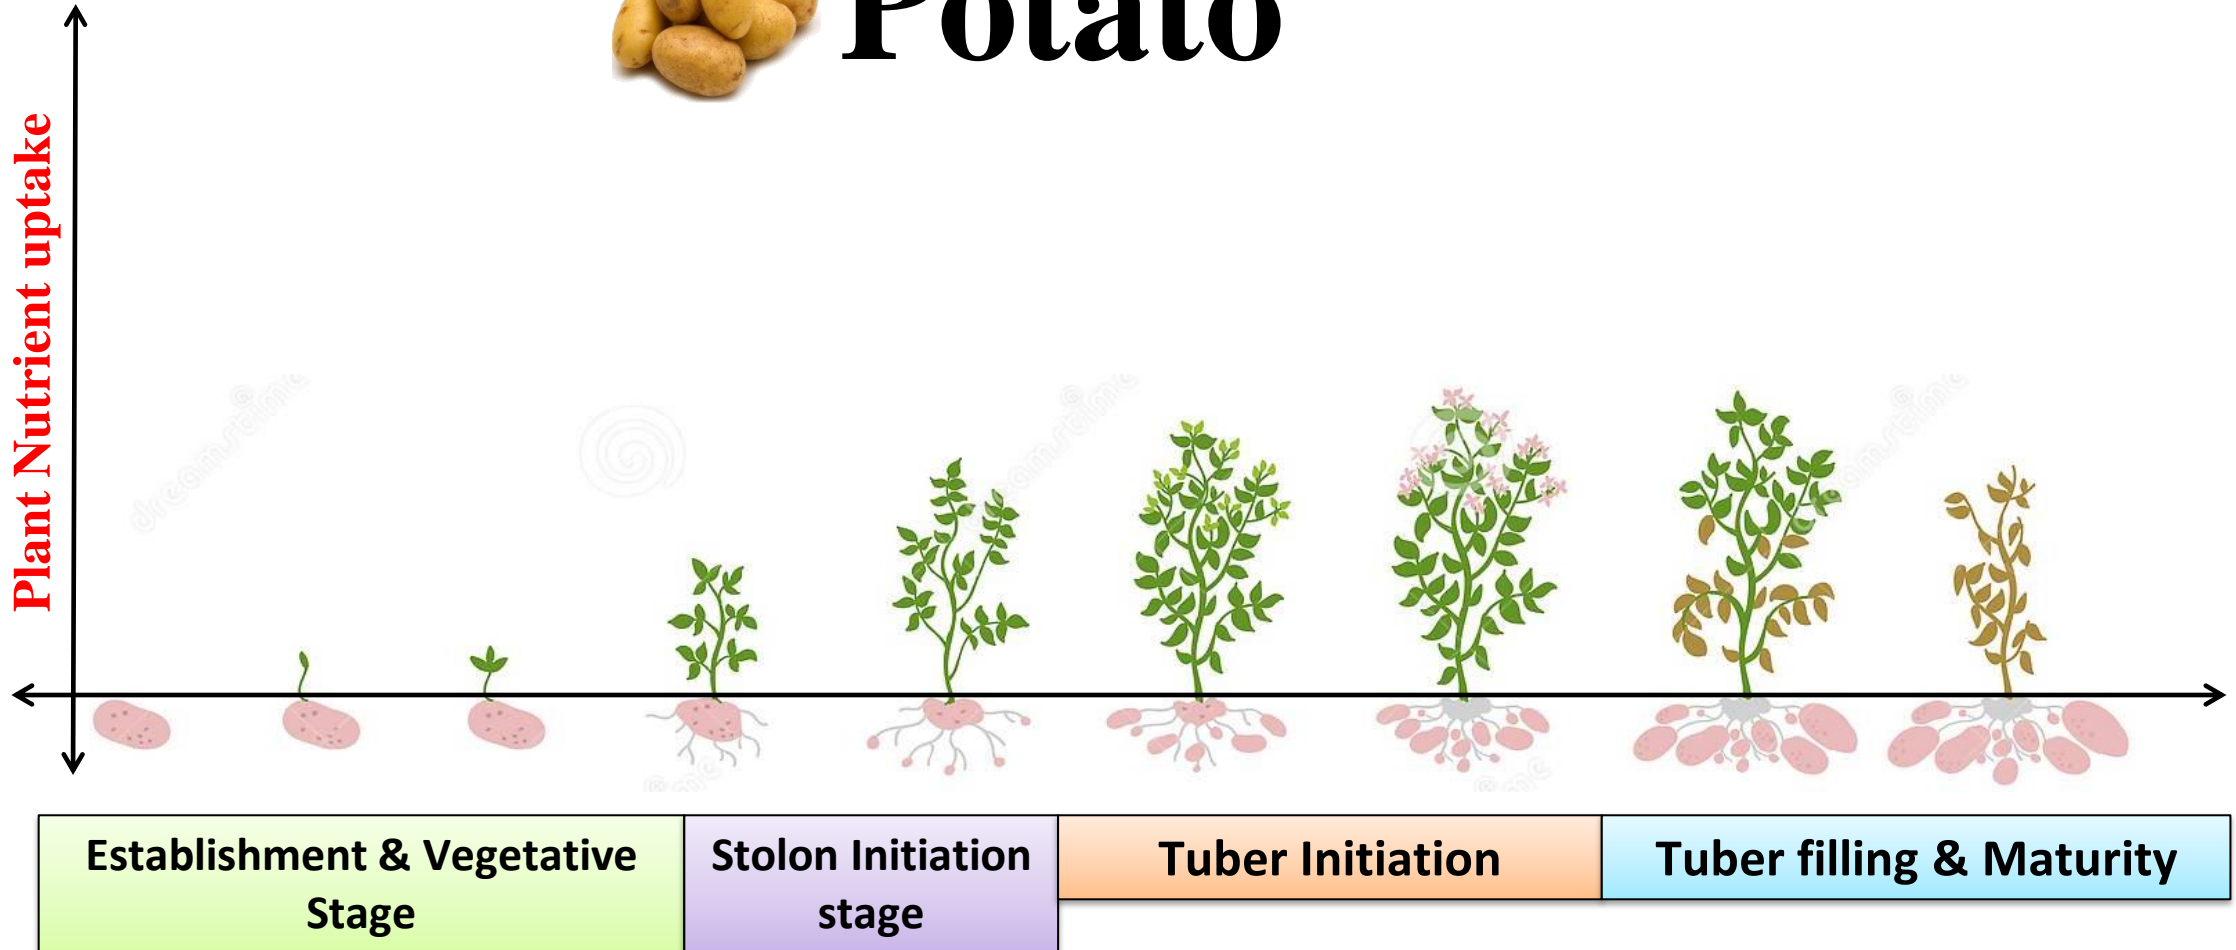

Potato

Potato

Soil Application (Basal Dose)	Vegetative & Stolon initiation	Tuber initiation	Tuber Filling & Development	Maturity Stage
<ul style="list-style-type: none"> •Organic fertilizers:- •Refille(PROM) Multi Micronutrient fertilizers:- (Sulphate Based) •Click SF •Micropower •Biofertilizers:- •Triwilt •Zinko –ZB (Granular) •Plant Growth Promoters •Alprozyme (Granular) •Other products:- •Magnafer 	<ul style="list-style-type: none"> •Multi Micronutrient fertilizers:- (Sulphate Based) •Click SF •Micropower •Biofertilizers:- •Fosfoclik (Granular) •Zinko –ZB (Granular) •Plant Growth Promoters •Alprozyme (Granular) •Other products:- •Magnafer 	<ul style="list-style-type: none"> •Other products:- •Kaymag •Nitrocal •Brixmor •Borosol 	<ul style="list-style-type: none"> •Other products:- •Kaymag •Brixmor •Borosol 	<ul style="list-style-type: none"> •100% Water Soluble Grades:- •Fertogen-00:00:50